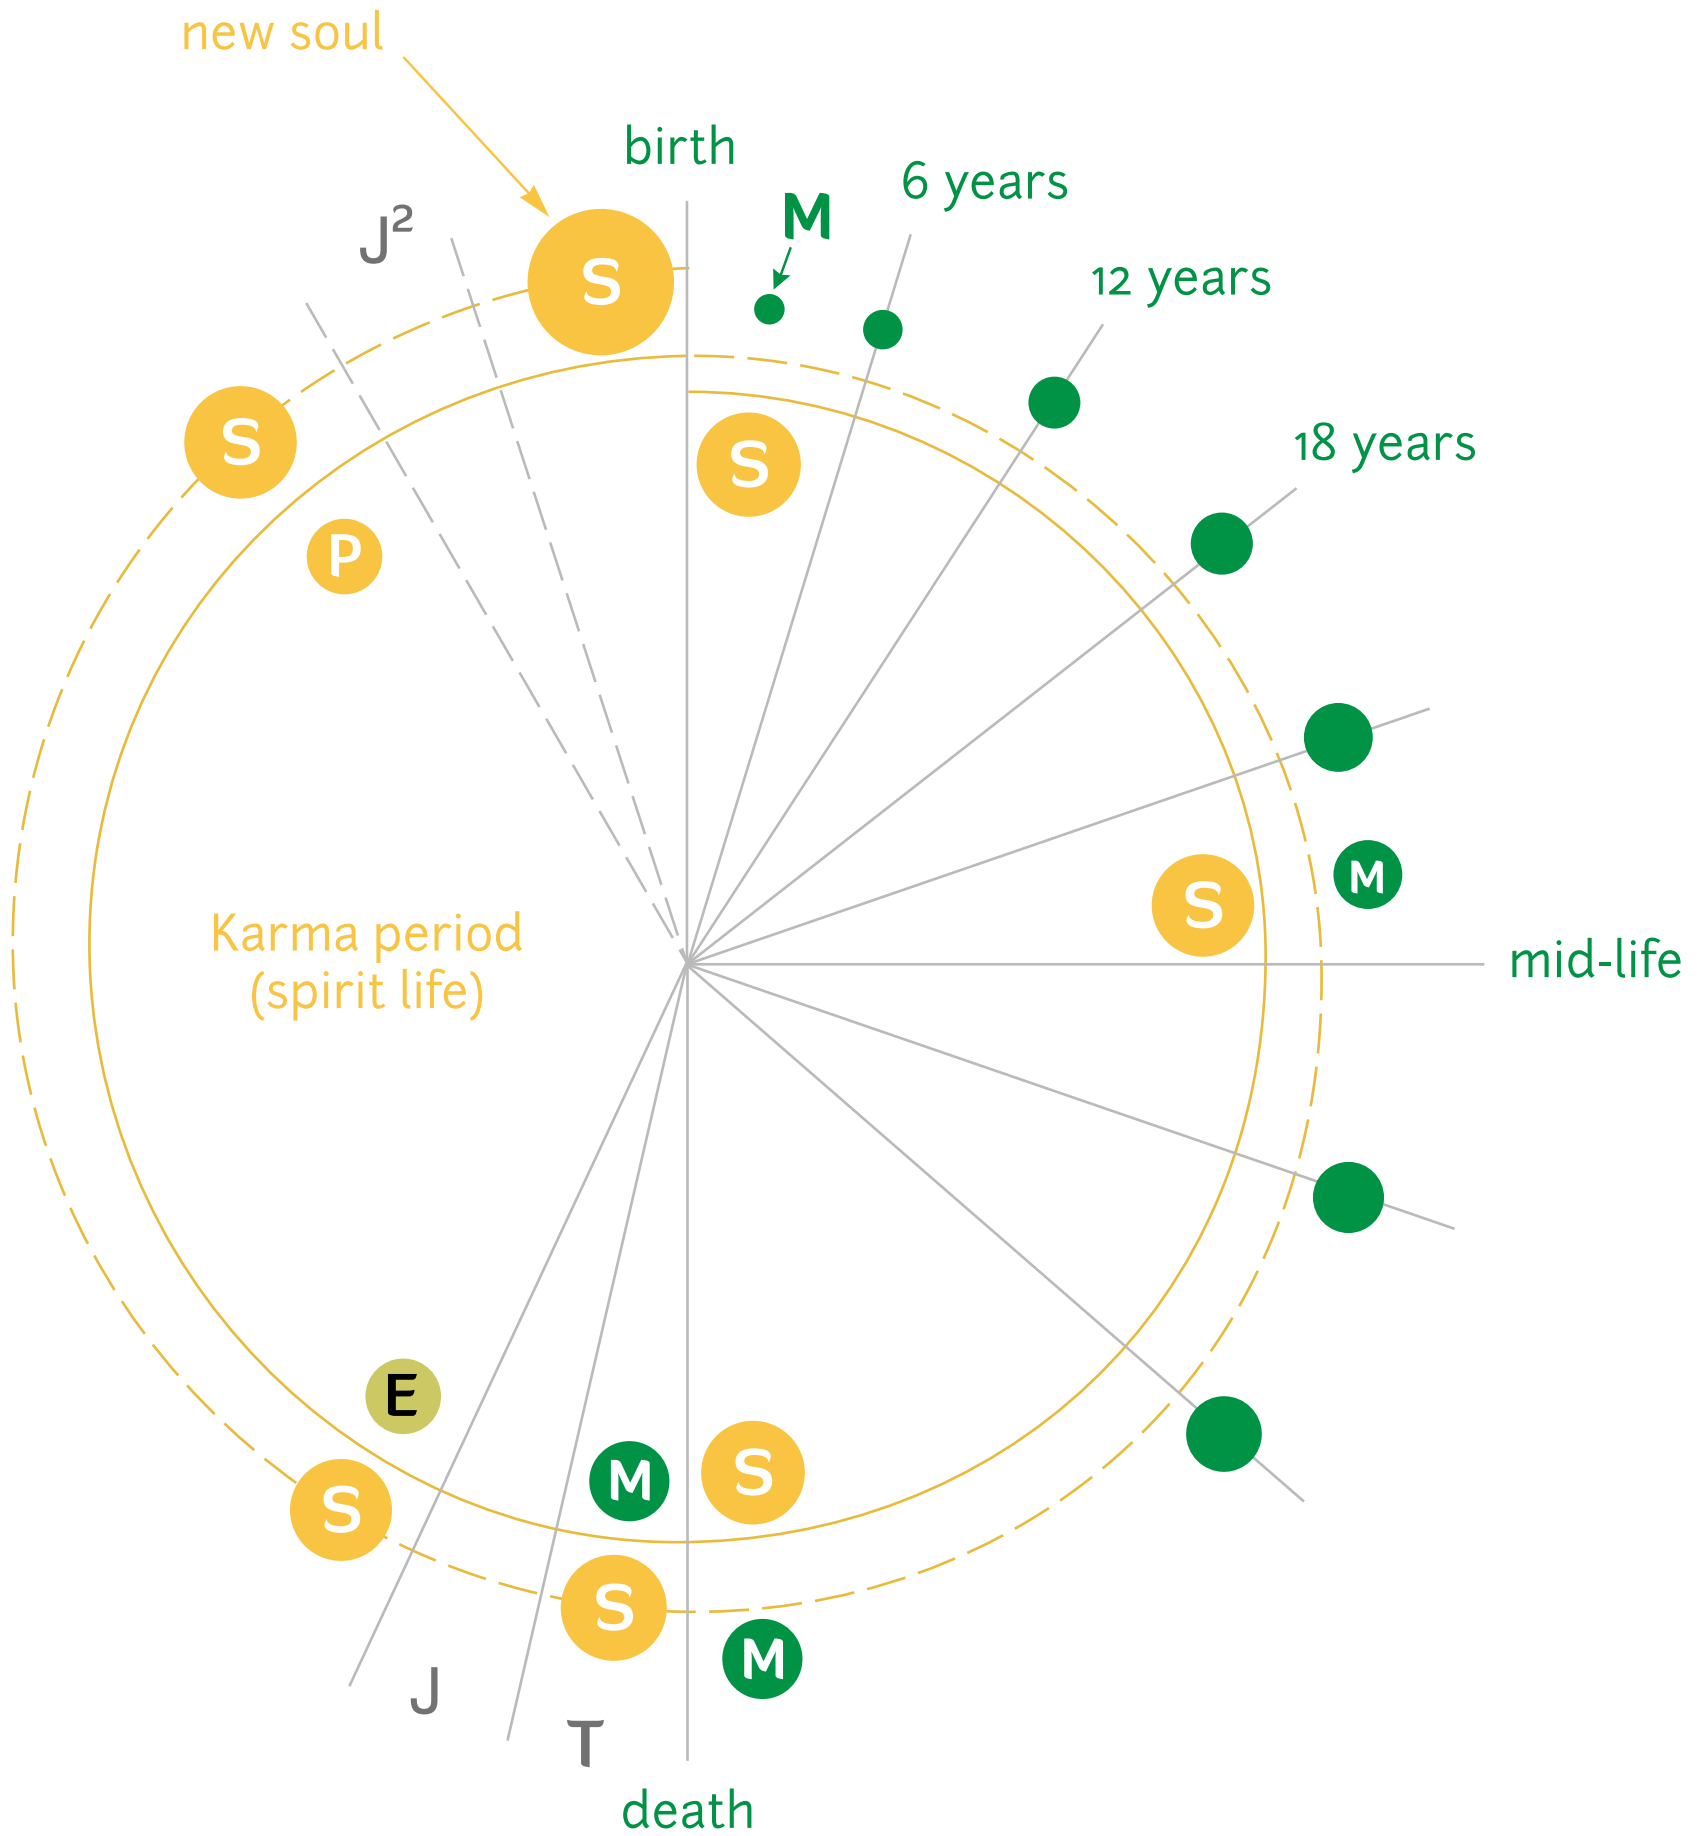

# Identity Life Cycle

**S** Soul

**M** Mind

**E** Mind without ego defence

**P** Purified Mind

**T** Transition period

**J** Judgement period

**J<sup>2</sup>** Second judgement period